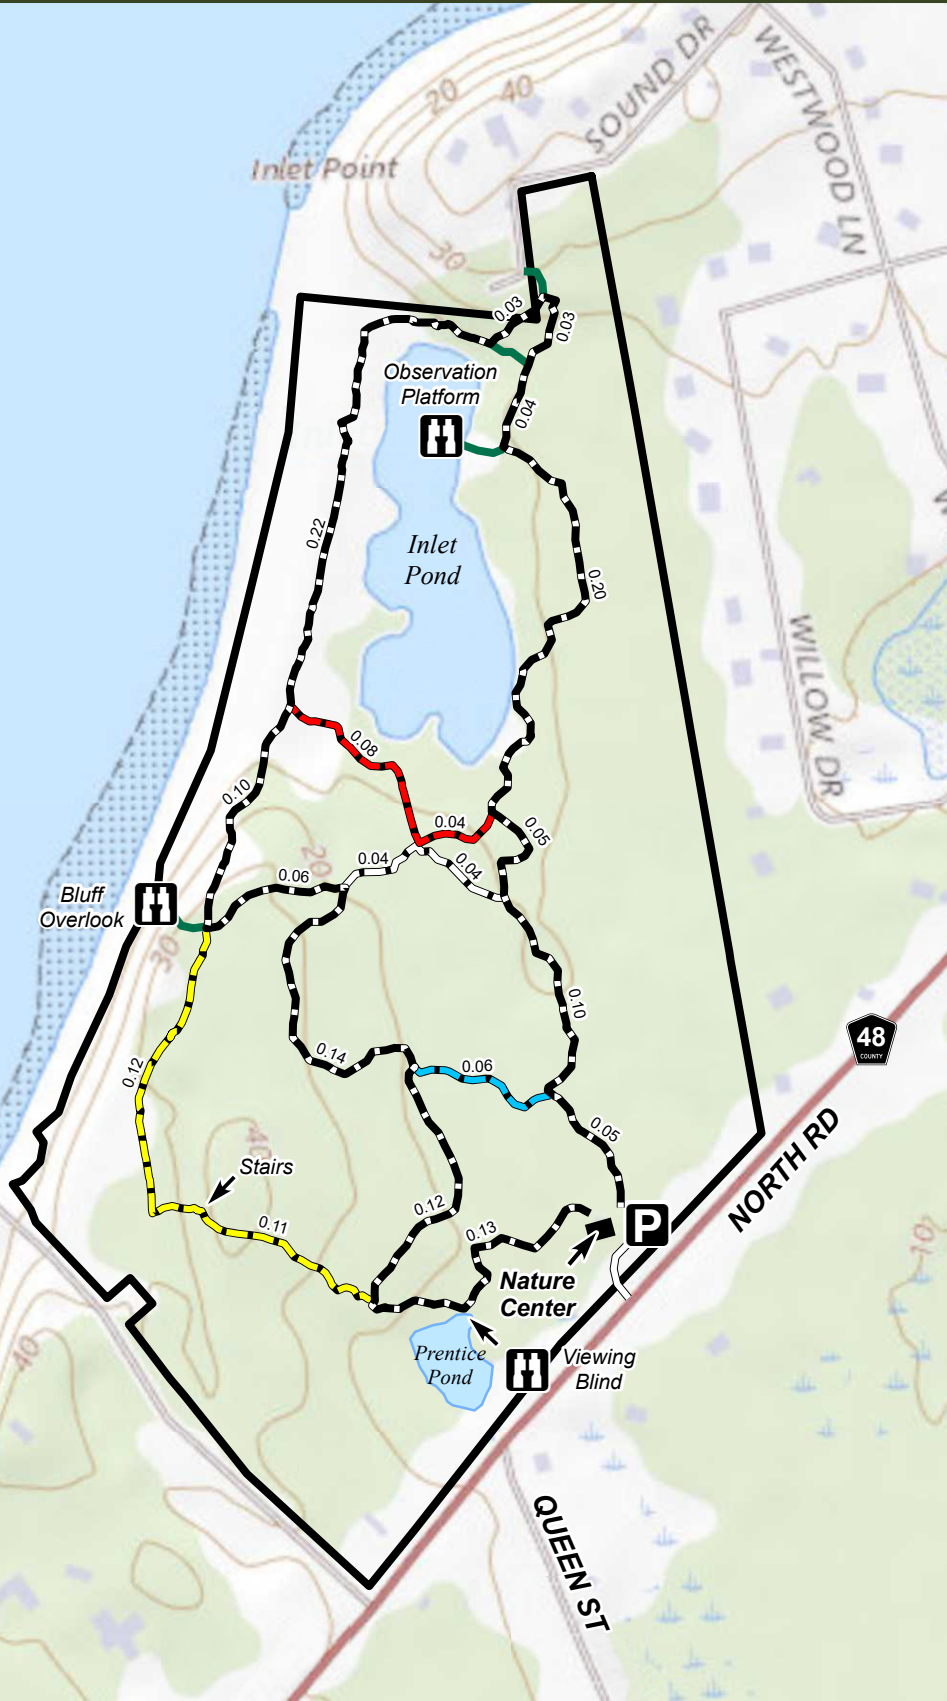

INLET POND COUNTY PARK

65275 COUNTY ROAD 48, GREENPORT, NY

LEGEND

- Parking
- Wildlife Viewing Area
- Park Boundary
- Marked Trails
- Unmarked Trails

Trail Mileages:

Black	1.27
Black - Blue - Black	0.36
Black - White - Black	0.62
Black - Red - Black	0.87
Black - Yellow - Black	1.18